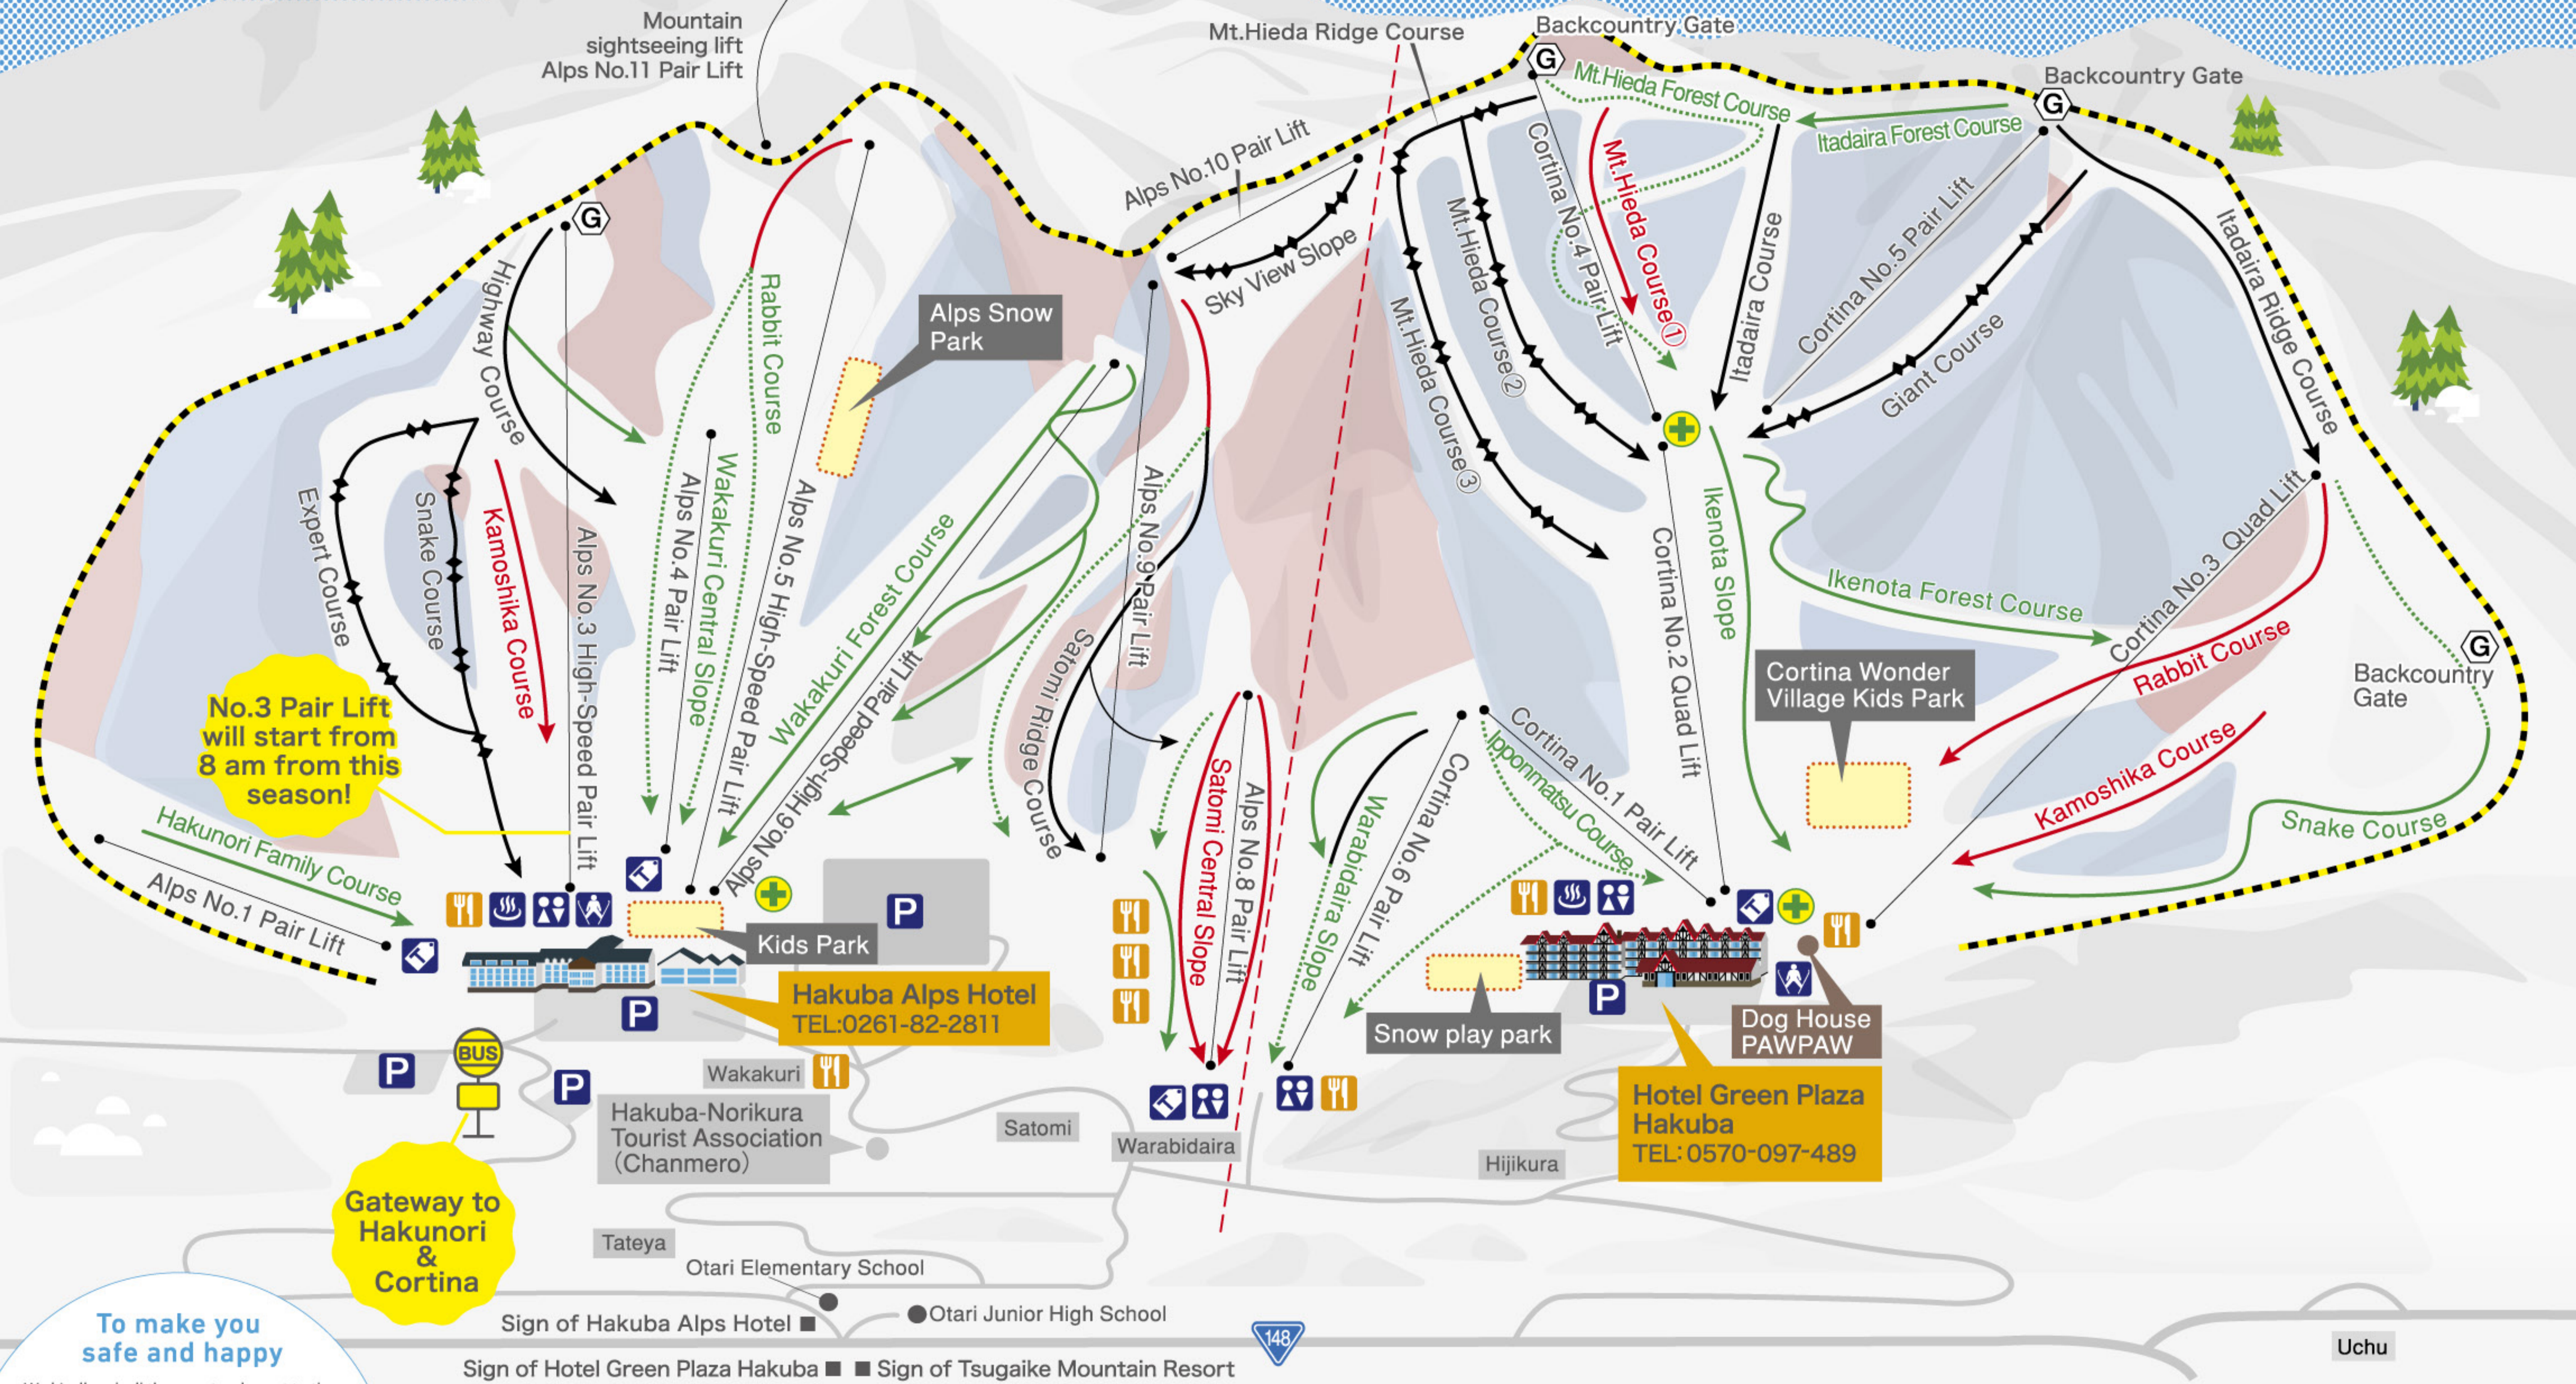

Hakuba Norikura Onsen Ski Resort

Hakuba Cortina Ski Resort

To make you safe and happy

We kindly ask all the guests who get to the terrain. Trees and ski area boundaries being skilled with enough knowledge. Especially, areas beyond the ski area which have no patrols nor maintainers.

There is a danger of avalanche and other hazards are existed.

So, be aware that you are heading to uncontrolled area and it will be all under your responsibility. Finally, we wish you have a pleasant stay with us and time full of joy in the nature.

- Backcountry Gate
- Snow resort boundary
- Restaurant
- Parking Lot
- Self-responsibility Area
- Prohibited Area
- Skiing School
- Rest Room
- Beginner Intermediate Course
- Beginner Course
- Intermediate Course
- Advanced Course
- Ultimate Course
- Patrol
- Ticket
- Hot Springs

* Lift • Course opening is subject to change due to snow conditions.